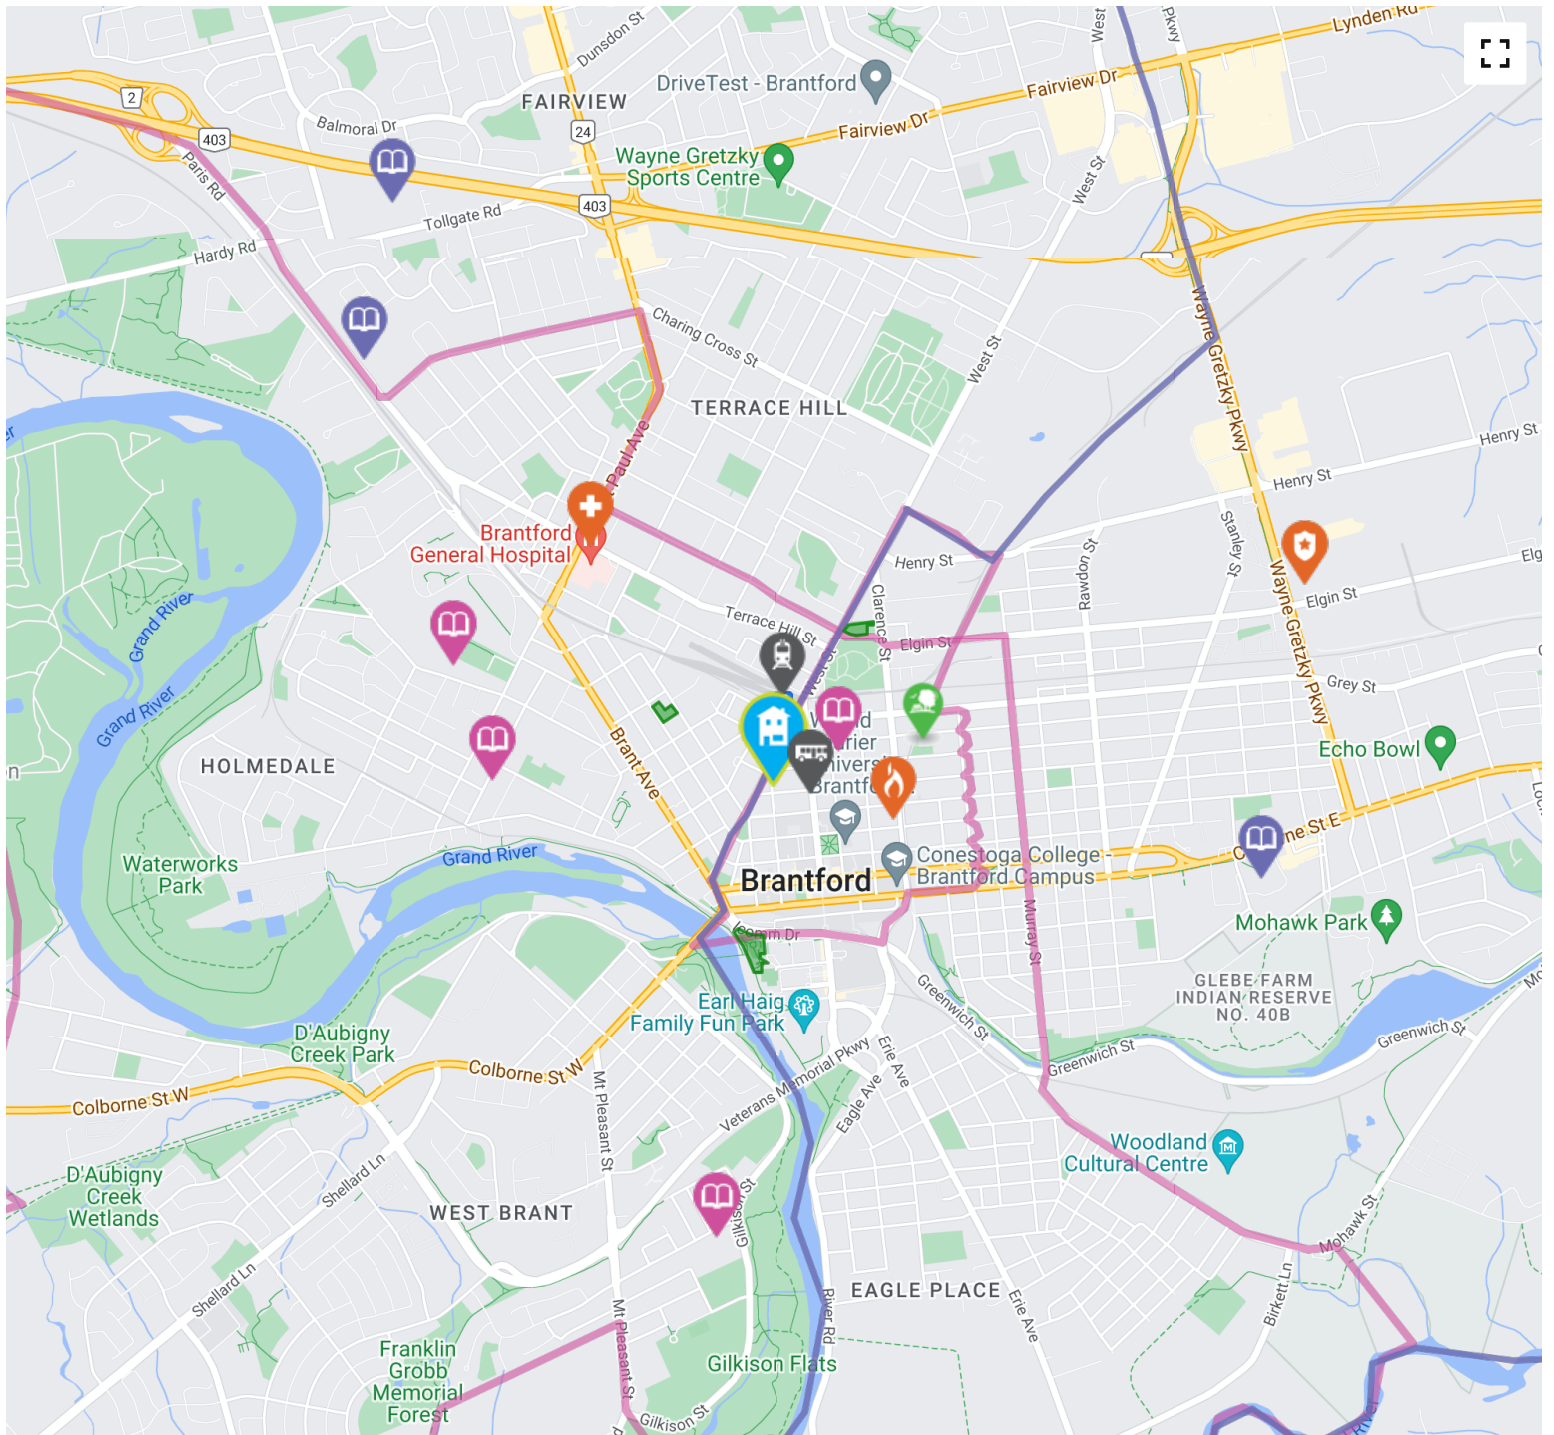

 **Robert Moore Park**  about a 7 minute walk - 0.54 KM  
115 Albion St, Brantford, ON, N3T 3M7

1 Playground, and 1 Sports Field

<https://www.brantford.ca...>

 **Brant's Crossing Riverfront Park**  about a 9 minute walk - 0.66 KM  
2 Icomm Dr, Brantford, ON, N3T 2G3

The nearest rail transit stop is Brantford  about a 5 minute walk - 0.4 KM

<https://www.viarail.ca...>

The nearest street-level transit stop is Market & Chatham

about a 2 minute walk - 0.17 KM

<https://www.brantford.ca...>

### The nearest fire station is Brantford Fire Station 1

0.56 KM away

**Address** 60 Clarence St, Brantford, ON N3T 5M3

<http://www.brantfordfire.ca...>

### The nearest police facility is Brantford Police Service

2.54 KM away

**Address** 344 Elgin St, Brantford, ON N3S 7P5

<http://www.brantfordpolice.ca...>

Google

Map data ©2024 Google [Report a map error](#)